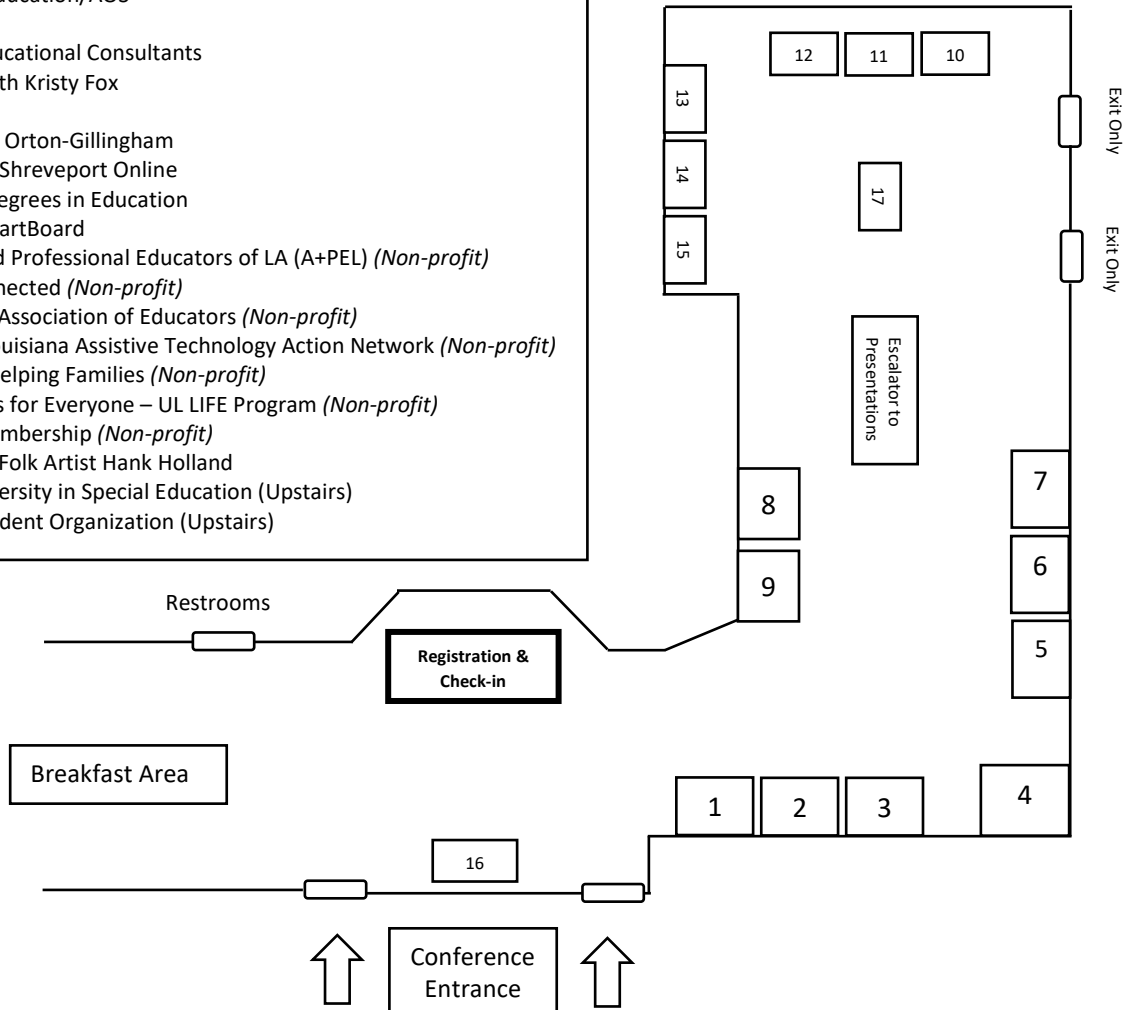

# LACEC Super Conference Map

## Vendor Locations

- #1 – Teachtown, Inc.
- #2 – Kurzweil Education/AOS
- #3 – Rethink
- #4 – Holmes Educational Consultants
- #5 – LuLaRoe with Kristy Fox
- #6 – Texthelp
- #7 – Brainspring Orton-Gillingham
- #8 – LSU & LSU Shreveport Online  
Graduate Degrees in Education
- #9 – DETEL / SmartBoard
- #10 – Associated Professional Educators of LA (A+PEL) (*Non-profit*)
- #11 – Lions Connected (*Non-profit*)
- #12 – Louisiana Association of Educators (*Non-profit*)
- #13 – LATAN- Louisiana Assistive Technology Action Network (*Non-profit*)
- #14 – Families Helping Families (*Non-profit*)
- #15 – Learning is for Everyone – UL LIFE Program (*Non-profit*)
- #16 – LACEC Membership (*Non-profit*)
- #17 - Louisiana Folk Artist Hank Holland
- #18 – LACEC Diversity in Special Education (Upstairs)
- #19 – LACEC Student Organization (Upstairs)

## Lower Floor

## 2<sup>nd</sup> Floor – Cajundome Convention Center